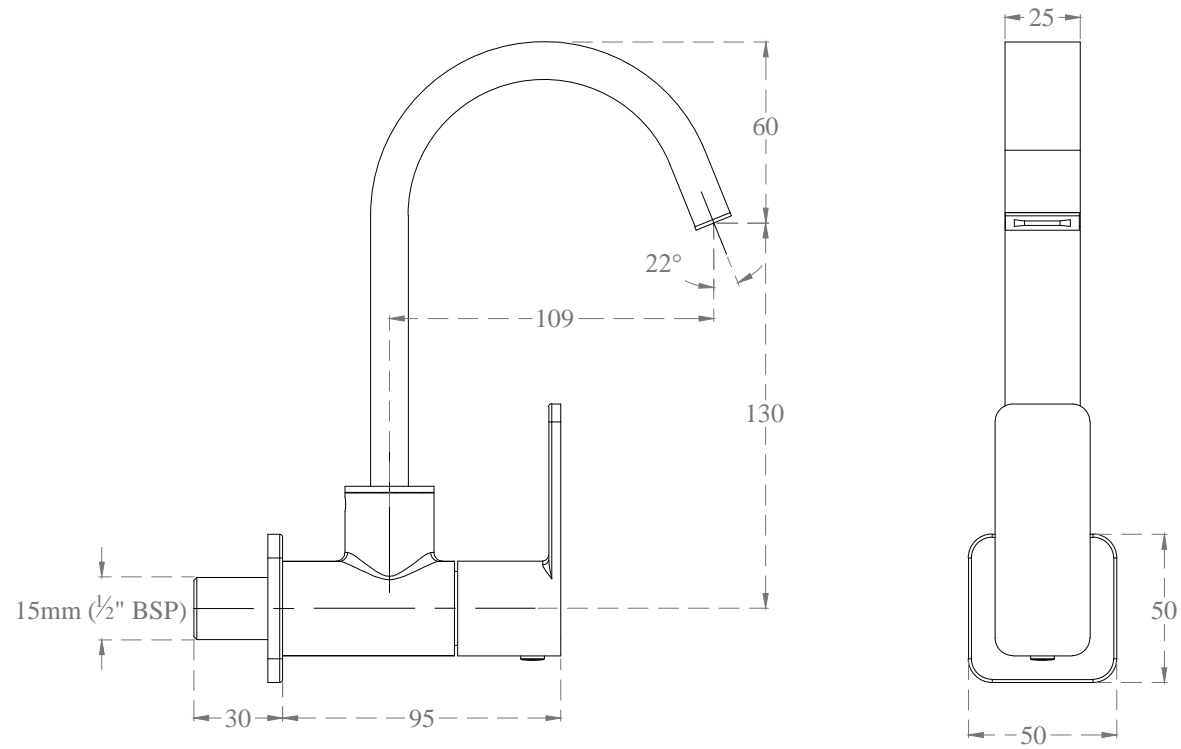

Technical Drawing
RUBY F1005251 Sink cock (wall mounted)
with 150 mm (6") long swivel spout and wall flange

CERA

All dimension are in mm