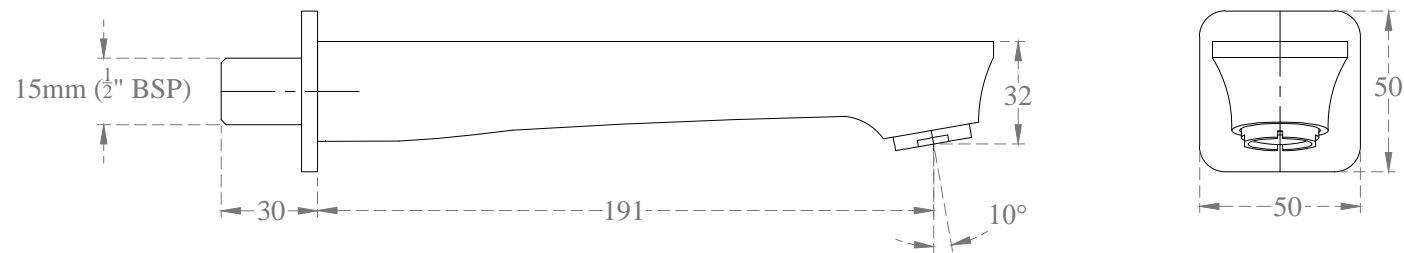

Technical Drawing  
**RUBY F1005661** Bath tub spout with wall flange

**CERA**

All dimension are in mm