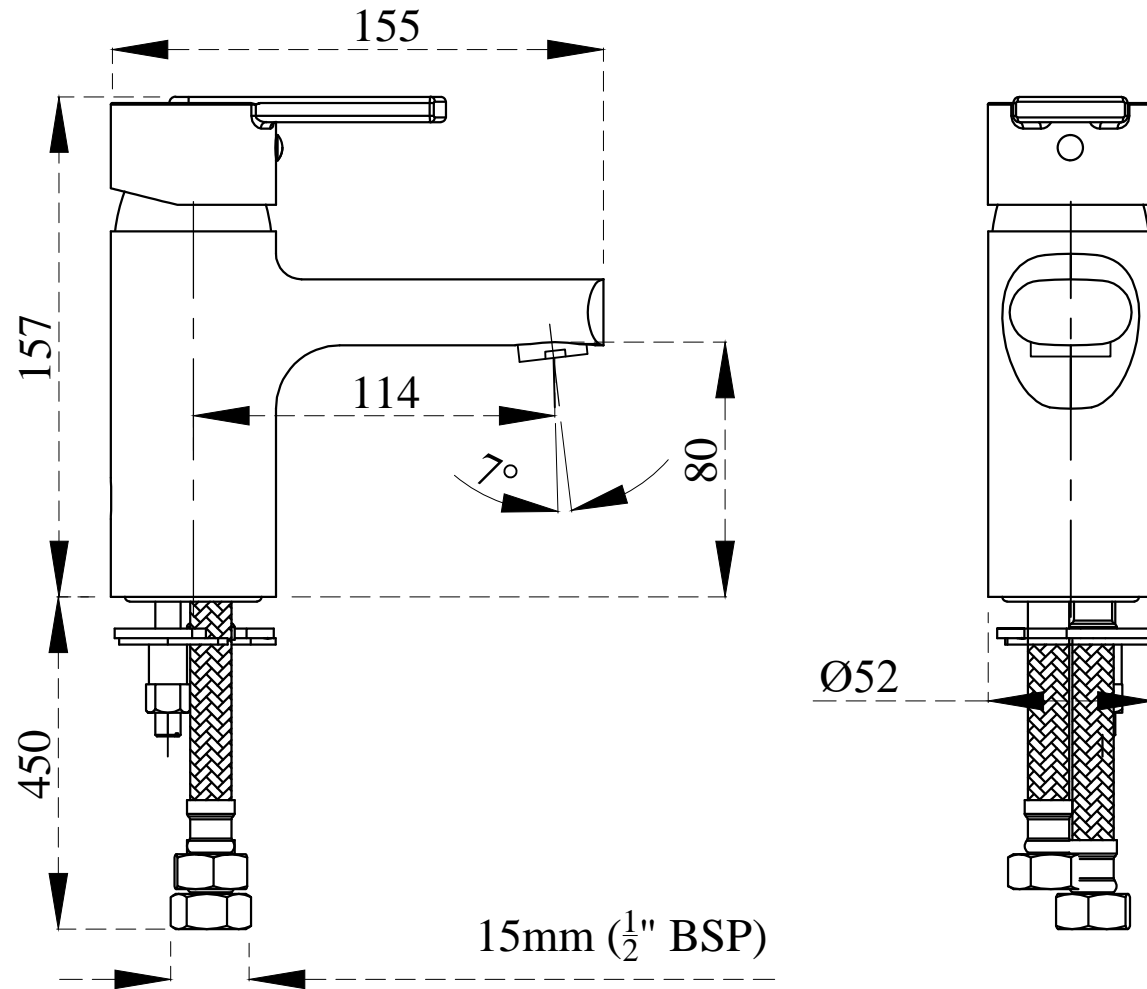

Technical Drawing
TOPAZ-SL F1007451 Single lever basin mixer with
450 mm braided connection pipe (without pop-up)

CERA

All dimension are in mm