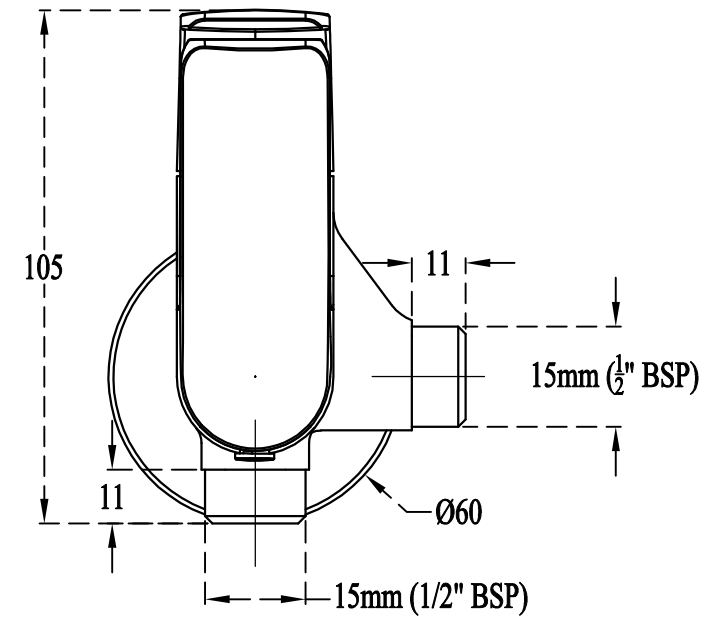

Technical Drawing  
**CHELSEA F1016211 2-Way angle cock with  
wall flange**

**CERA**

All dimension are in mm