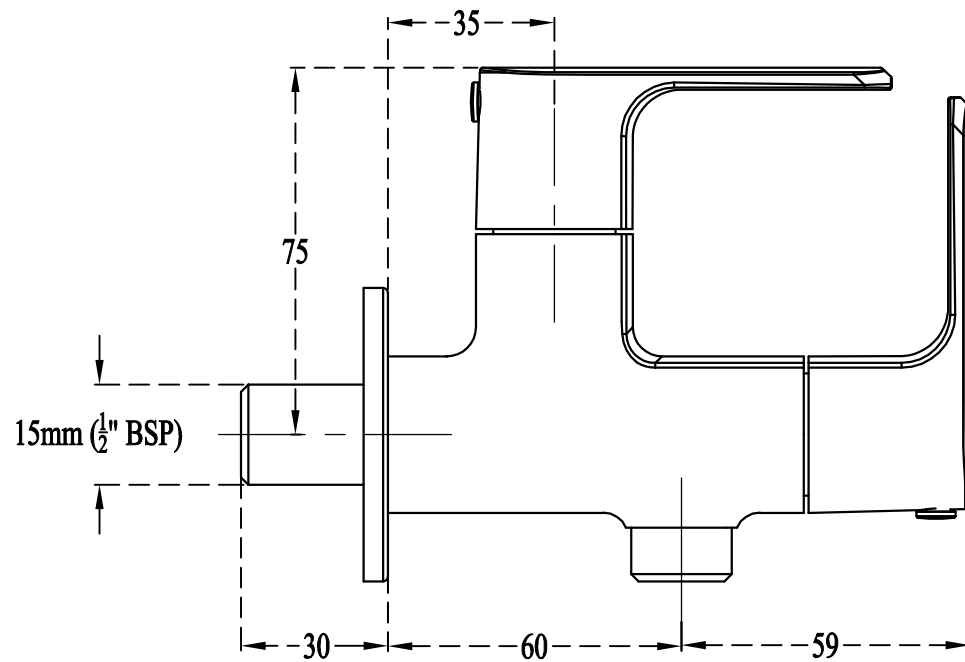

Technical Drawing  
**CHELSEA F1016211 2-Way angle cock with  
wall flange**

**CERA**

All dimension are in mm