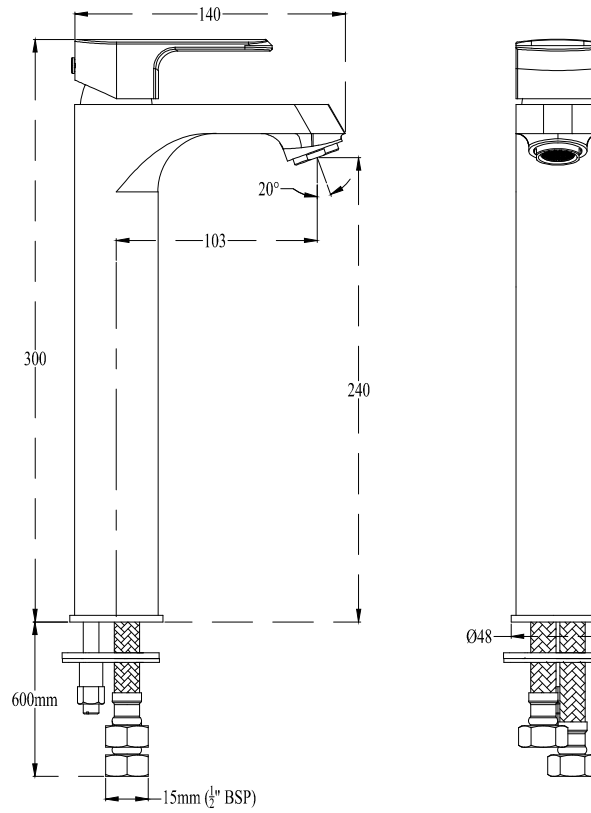

Technical Drawing
CHELSEA F1016452 Single lever basin mixer with 305 mm (12")
(without pop-up)

CERA

All dimension are in mm