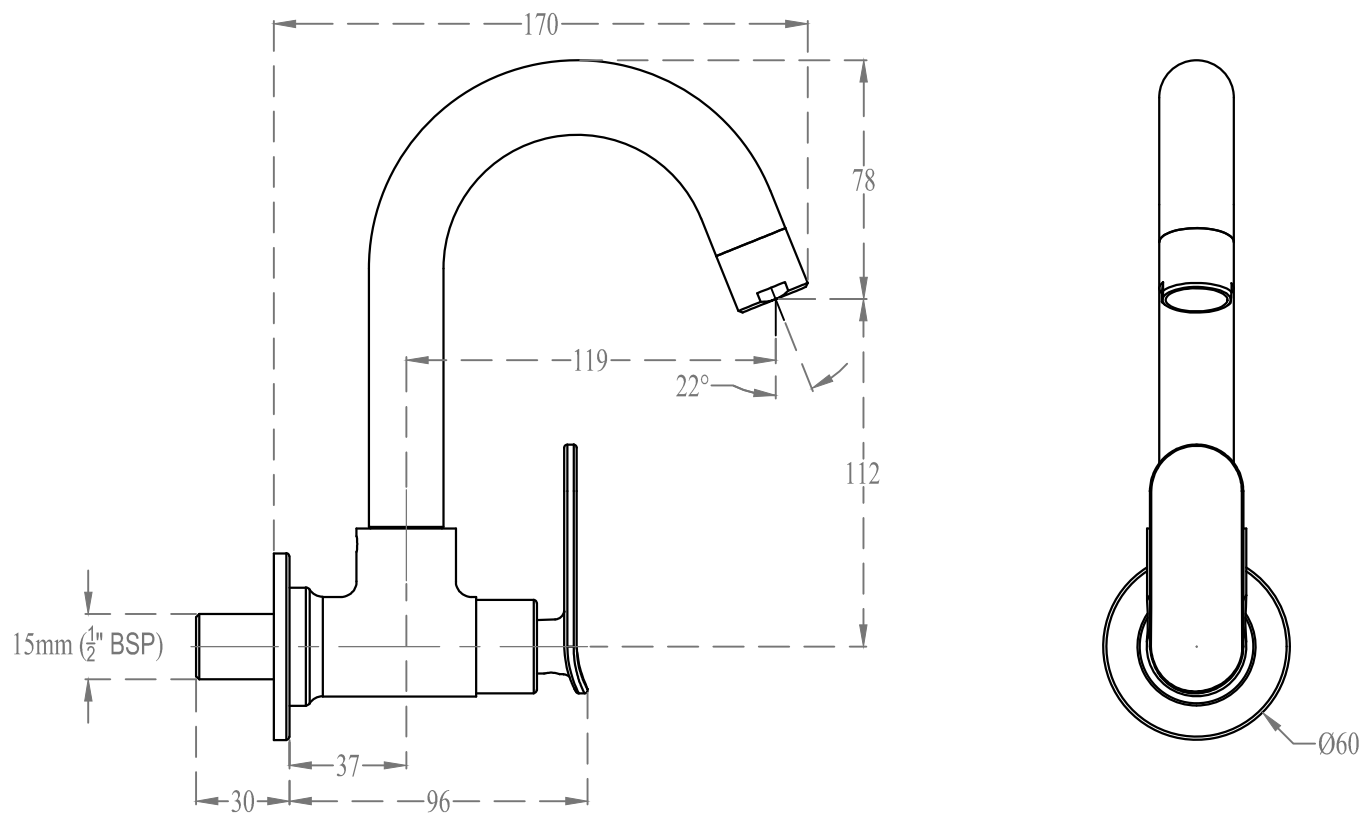

Technical Drawing  
**BROOKLYN F1018251** Sink cock (wall mounted) with 150 mm (6") long  
swivel spout and wall flange

CERA

All dimension are in mm