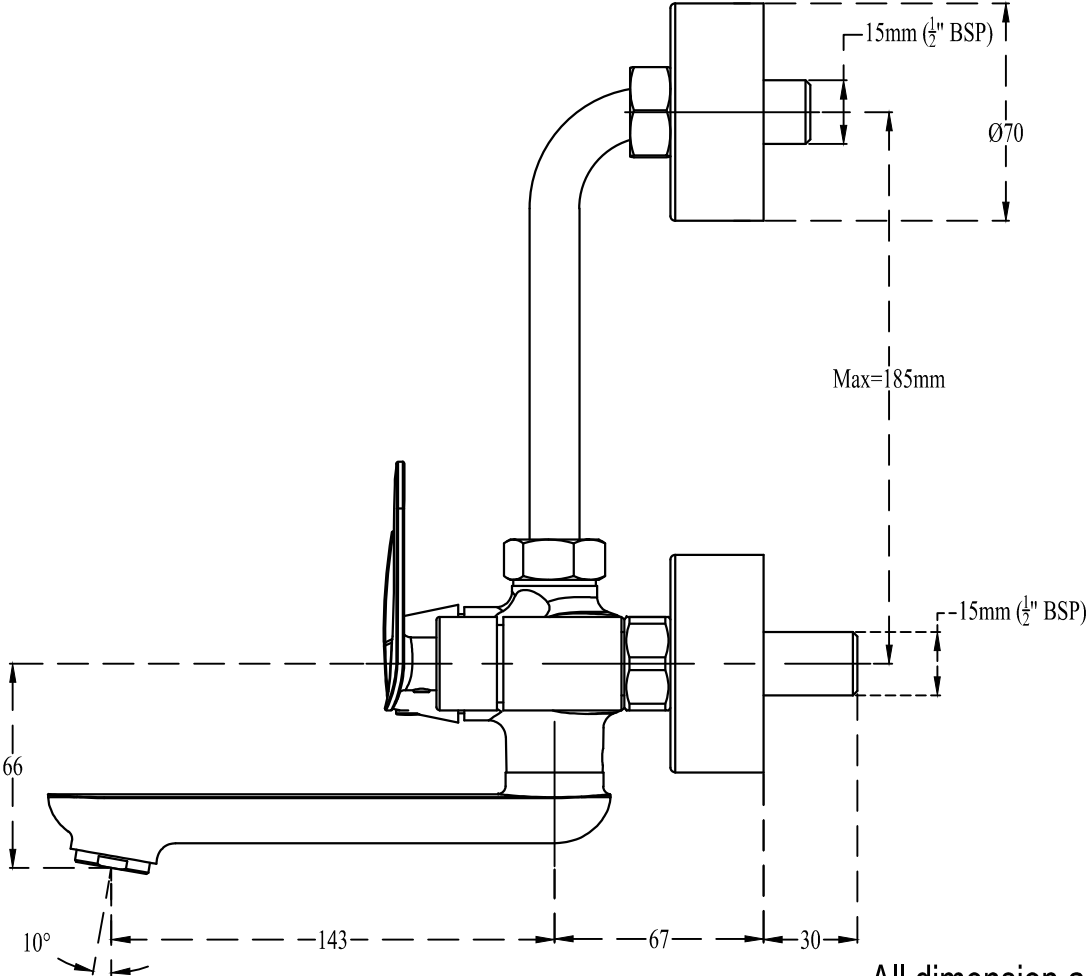

Technical Drawing
BROOKLYN F1018402 Wall mixer with bend pipe for
overhead shower

CERA

All dimension are in mm