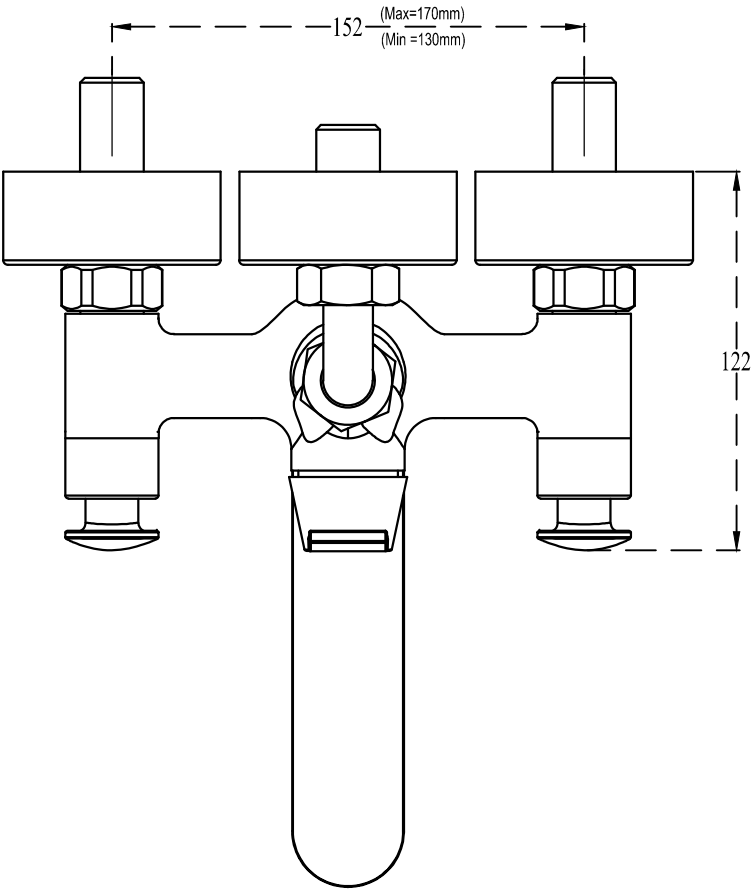

Technical Drawing
BROOKLYN F1018402 Wall mixer with bend pipe for
overhead shower

CERA

All dimension are in mm