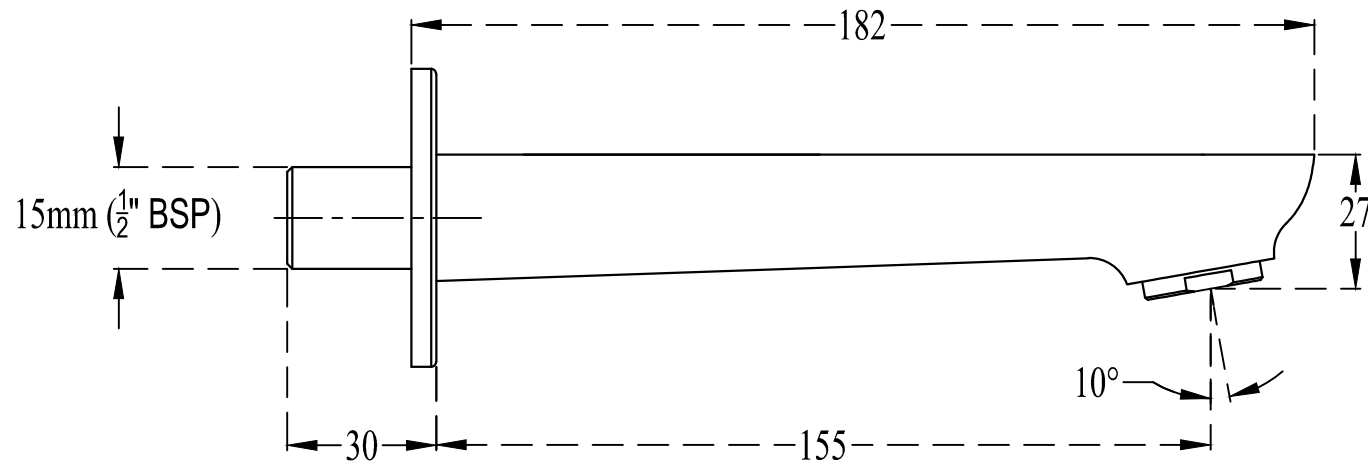

Technical Drawing
BROOKLYN F1018661 Bath tub spout with wall flange

CERA

All dimension are in mm