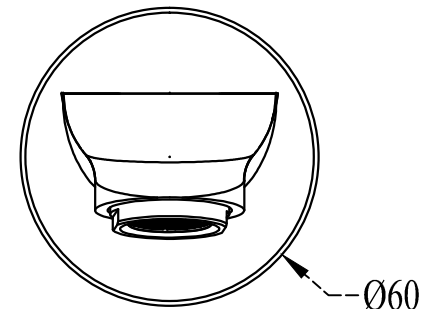

Technical Drawing
BROOKLYN F1018661 Bath tub spout with wall flange

CERA

All dimension are in mm