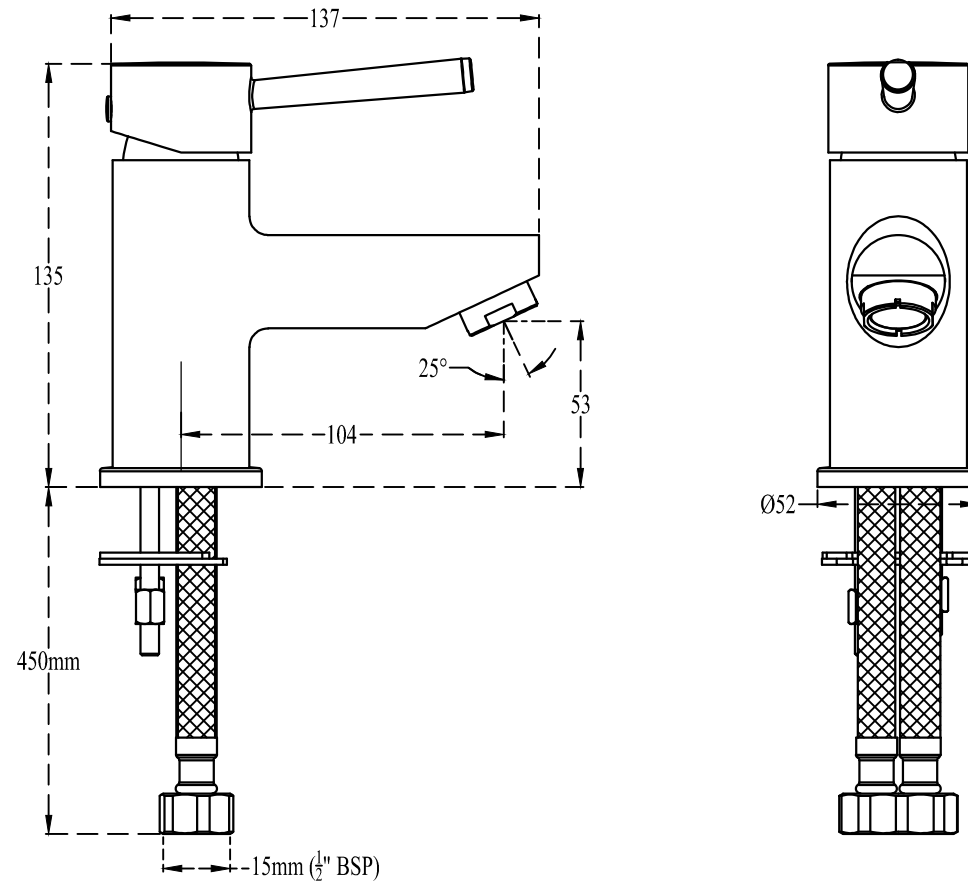

Technical Drawing
FOUNTAIN F2013451 Single lever basin mixer with
450 mm braided connection pipe (without pop-up)

CERA

All dimension are in mm